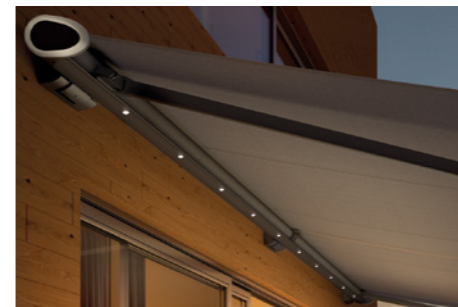

Semina Life LED – cassette with integrated LED lighting

The LED spotlights integrated into the cassette produce atmospheric lighting on the patio.

- operating life of 30,000 hours
- highly energy-efficient
- dimmable via remote control using a hand transmitter or Smart Home via smartphone or tablet