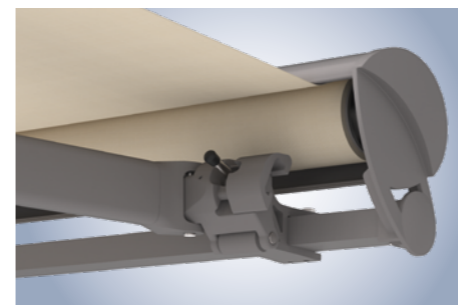

Wind lock safety device – protecting your awning

The weinor tilting folding arm with proven wind lock safety device prevents the awning from being lifted up by the wind.

- proven, maintenance-free technology
- all components made of forged and extruded aluminium

Semina

max. width	max. projection
7 m	3.5 m