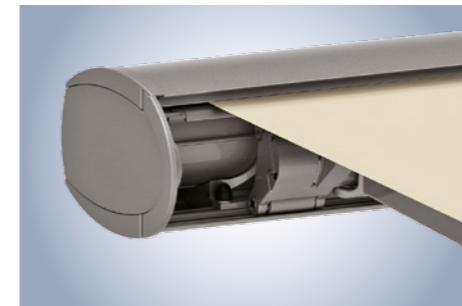

End cap closure – unique and safe closing mechanism

If you can see the spring loaded clips at the end of the cassette are closed, then the awning is reliably protected against the elements and dirt.

- crescent-shaped cap closes securely
- unique, patented solution made by weinor