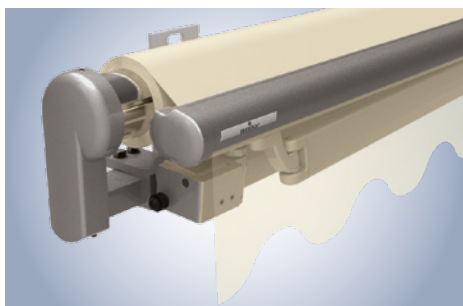

For all types of structures

As an open awning, the Topas is an especially good fit in niches, alcoves and below balconies. Available in numerous different versions.

Possible mounting options:

- wall mounting
- ceiling mounting
- rafter mounting