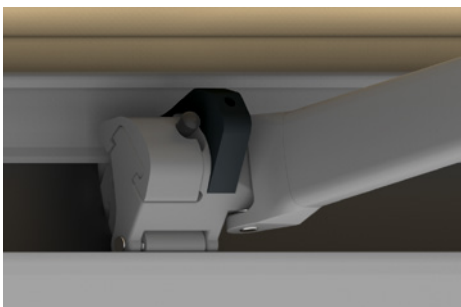

Wind lock safety device – well-sheltered even in winds

Proven technology prevents the awning from lifting up when wind gusts from below:

- Tilting folding arm with wind lock safety device
- Proven, maintenance-free technology
- Forged and extruded aluminium components

Kubata/LED

max. width	7 m at 3 m projection
max. projection	4 m at 6.5 m width