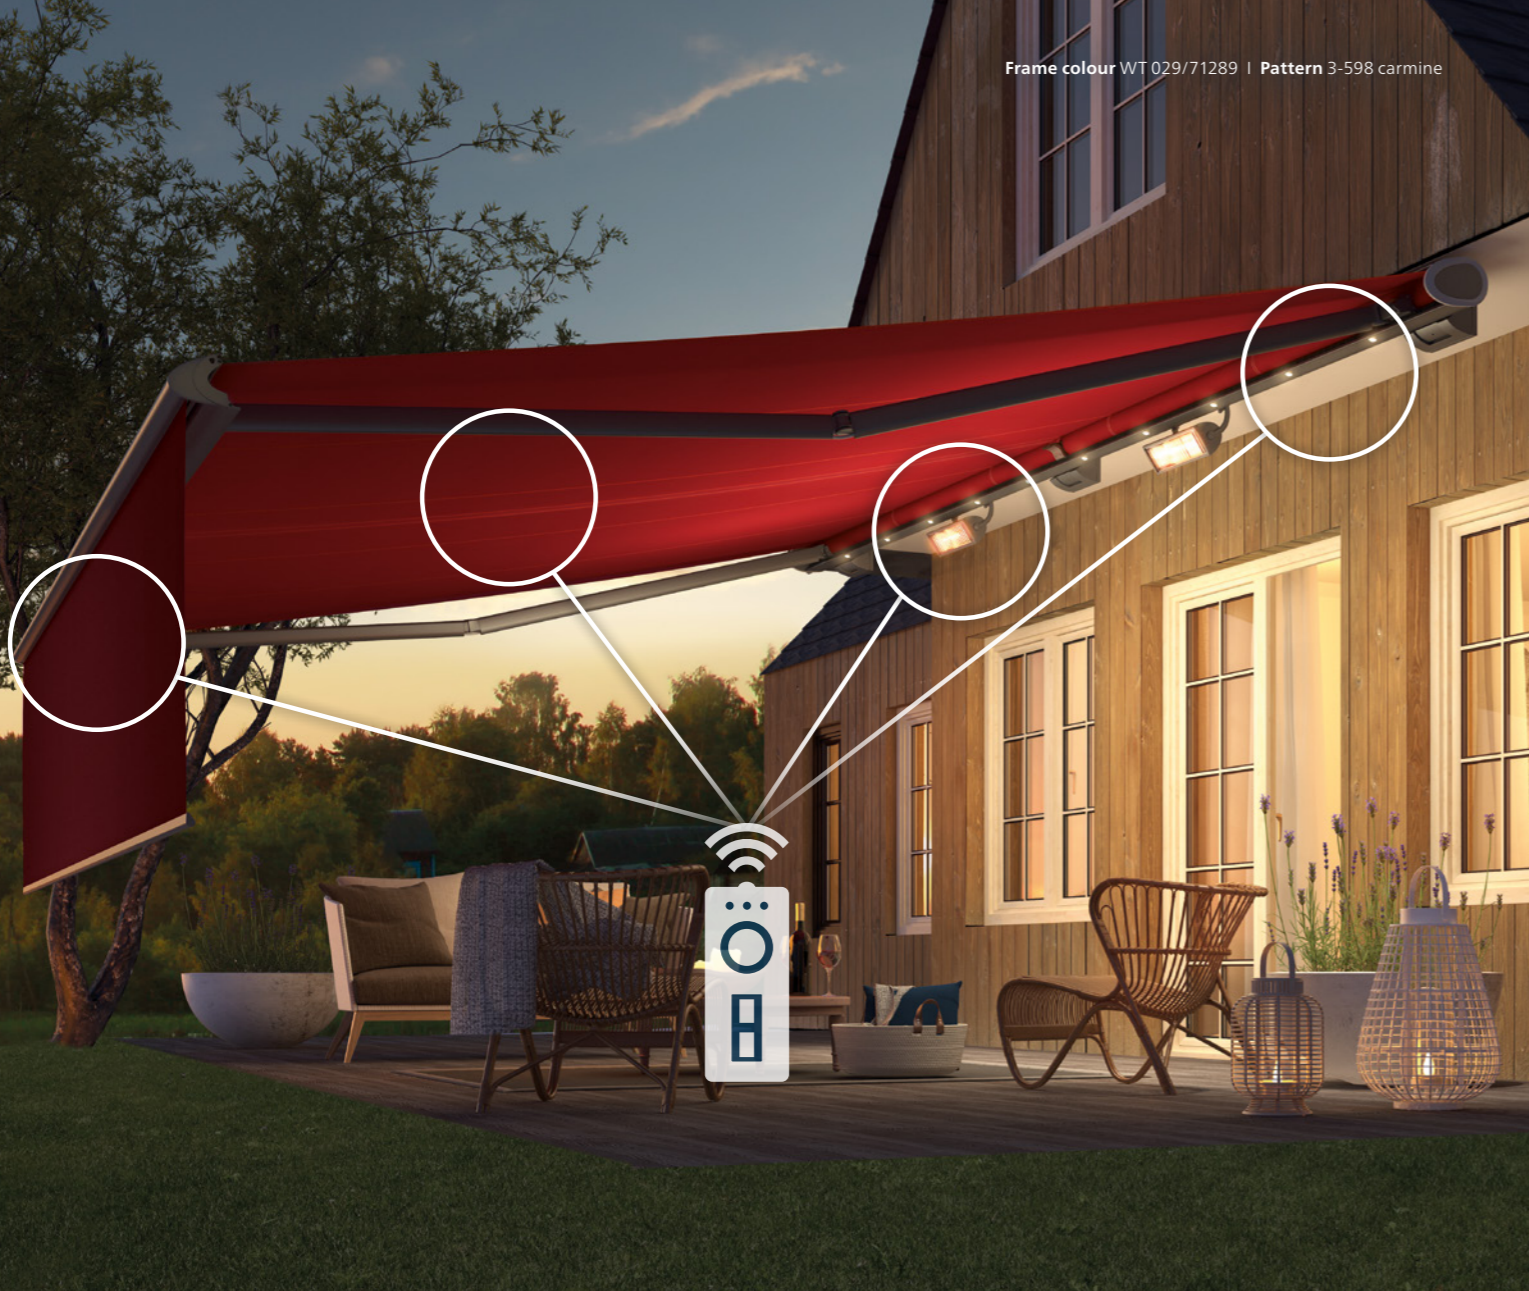

### The classic entry-level model

High on quality, low on budget – the weinor Topas open awning is the perfect model to get you started. As it comes with several options, you'll always find a matching Topas no matter the type of building.

### For all types of structures

As an open awning, the Topas is an especially good fit in niches, alcoves and below balconies. Available in numerous different versions.

Possible mounting options:

- wall mounting
- ceiling mounting
- rafter mounting

### Multi-section units – to shade especially large areas

The Topas also comes as a combined multi-section unit for very large terraces.

- as a 2-unit systems up to 12 m
- continuous fabric, or jockey cover to join two sections of fabric

## The right control unit to suit all needs

Whether hard wired, remote control or Smart Home, using a hand transmitter, smartphone or automatic weather control – control your awning and accessories really effortlessly with weinor BiConnect or Somfy control units. A gear drive is also possible. The LED lighting and heating can be dimmed fine-tuned via remote control or Smart Home. Your weinor retailer will be happy to advise you competently.