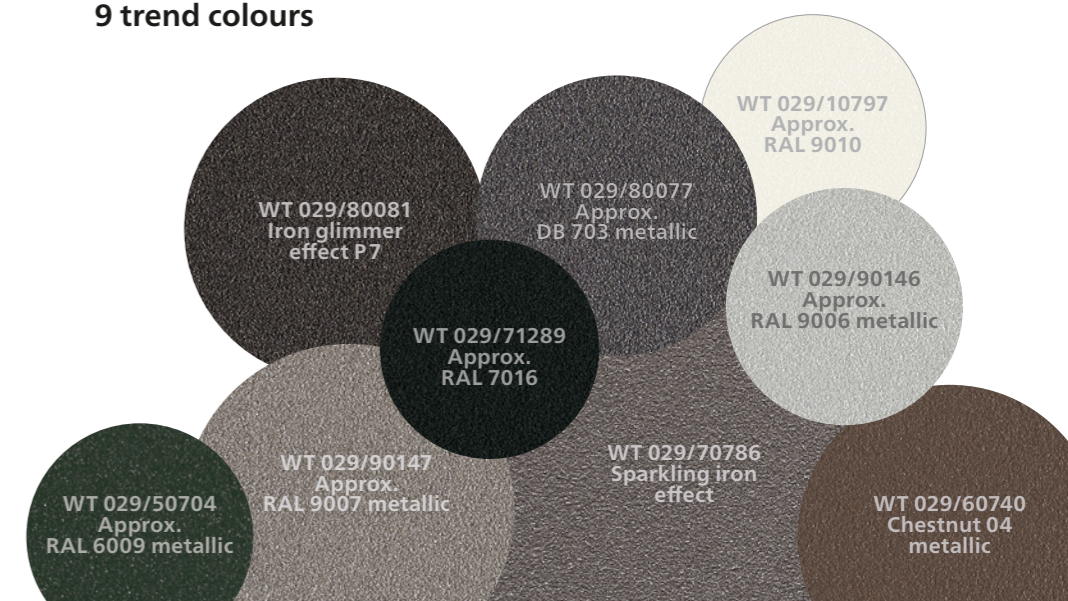

9 trend colours