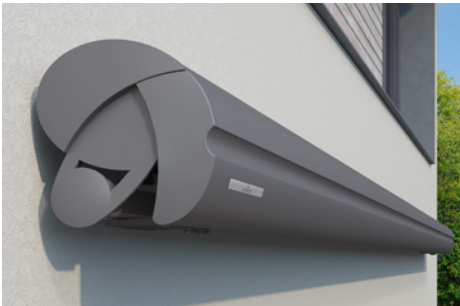

Semina – Highlights and features

The compact semi-cassette – fresh, youthful aesthetic appearance

Here, the semi-circular cassette profile together with large front profile ensure the fabric and mechanical parts remain dirt-free.