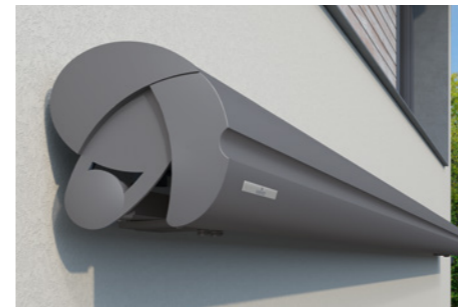

Semina – Highlights and features

The compact semi-cassette – fresh, youthful aesthetic appearance

Here, the semi-circular cassette profile together with large front profile ensure the fabric and mechanical parts remain dirt-free.

- compact shape
- durable and very quiet weinor LongLife arm (10-year warranty)