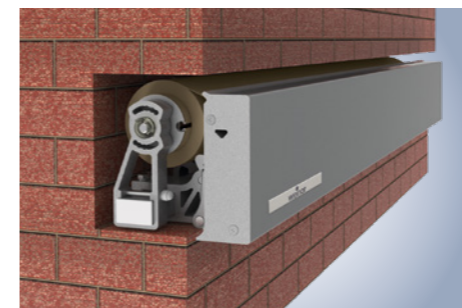

N 2000 – the specialist awning for niche installations

The ultraflat front profile on the N 2000 makes it the ideal choice for installation in facade niches.

- front profile fits flush with the wall or facade
- tilting arm closure assembly ensures the front profile closes very precisely

I 2000/K 2000

max. width	max. projection
7 m/12* m	4 m

* 2-unit systems

N 2000

max. width	max. projection
6 m	3.5 m