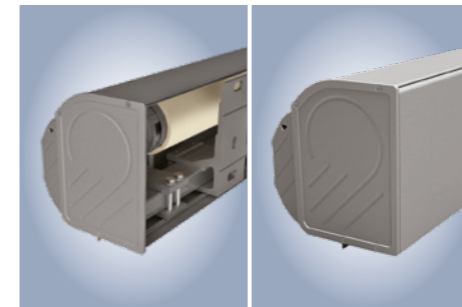

Perfect protection and versatile installation

Once the awning is retracted, both the fabric and the mechanical parts are safely protected inside the cassette. A number of versions are available depending on where the awning is to be fitted.

- K 2000 with fully closed cassette for any type of building
- I 2000 without rear wall profile, for wall installation