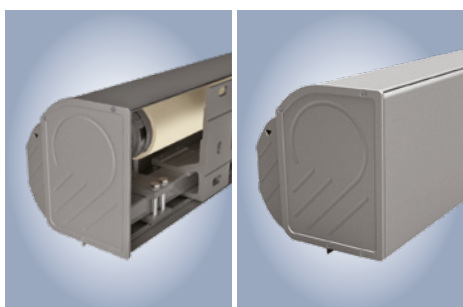

Perfect protection and versatile installation

Once the awning is retracted, both the fabric and the mechanical parts are safely protected inside the cassette. A number of versions are available depending on where the awning is to be fitted.

- K 2000 with fully closed cassette for any type of building
- I 2000 without rear wall profile, for wall installation