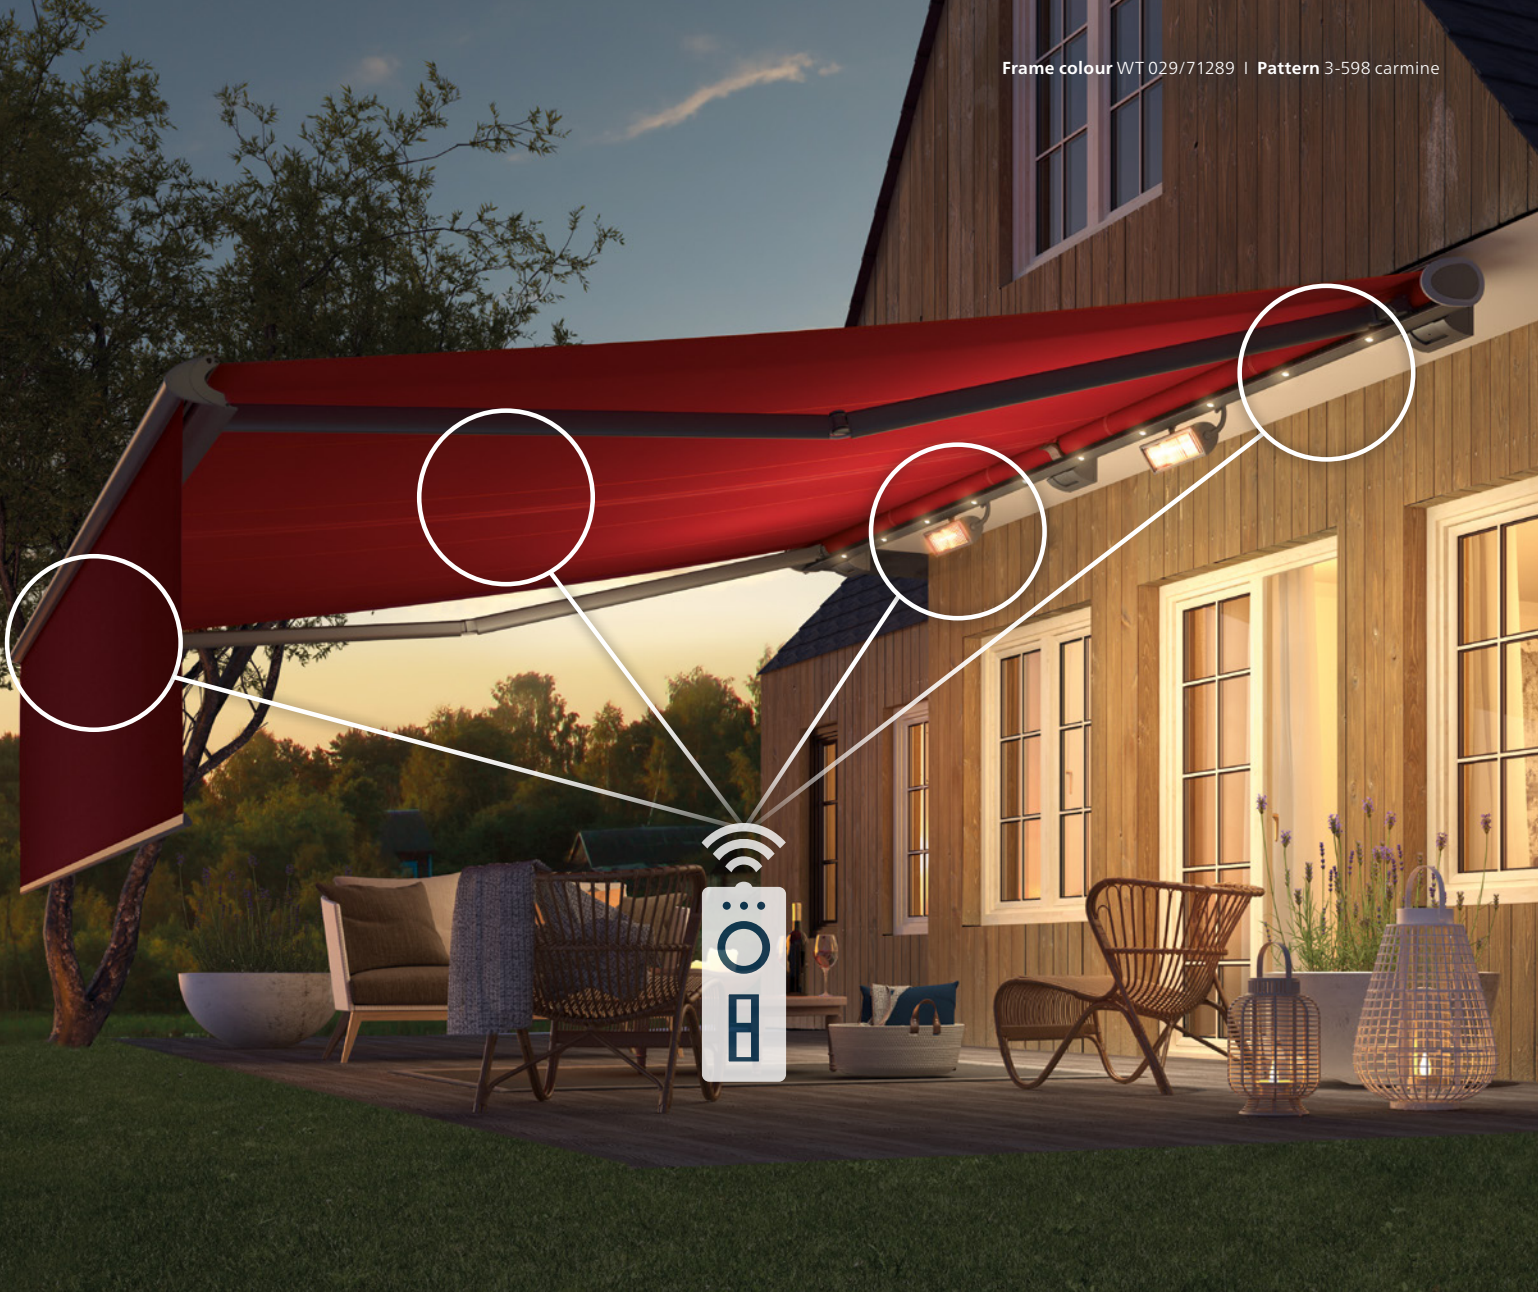

For all types of structures

As an open awning, the Topas is an especially good fit in niches, alcoves and below balconies. Available in numerous different versions.

Possible mounting options:

- wall mounting
- ceiling mounting
- rafter mounting

Multi-section units – to shade especially large areas

The Topas also comes as a combined multi-section unit for very large terraces.

- as a 2-unit systems up to 12 m
- continuous fabric, or jockey cover to join two sections of fabric

Topas

max. width	max. projection
7 m/12* m	4 m

* 2-unit systems

The right control unit to suit all needs

Whether hard wired, remote control or Smart Home, using a hand transmitter, smartphone or automatic weather control – control your awning and accessories really effortlessly with weinor BiConnect or Somfy control units. A gear drive is also possible. The LED lighting and heating can be dimmed fine-tuned via remote control or Smart Home. Your weinor retailer will be happy to advise you competently.

BiConnect

weinor hand transmitter BiEasy

weinor wall-mounted transmitter BiEasy

Somfy hand transmitter Situ0 Pure II

Somfy wall-mounted transmitter Smooove Pure Shine

Somfy Smart Home Centre TaHoma Switch & app