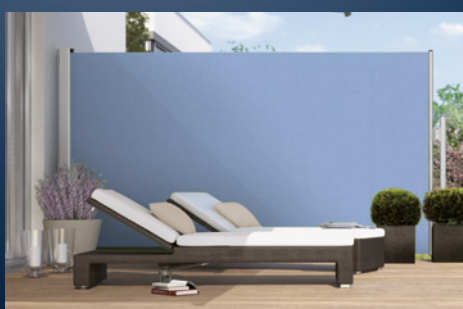

Basic – operation with a hard wired switch or automatic weather system

You would like to operate your weinor awning comfortably via a hard wired wall switch? Your motorised awning can be effortlessly extended and retracted with a simple switch. Optionally, an automatically controlled unit can be used with a sun, wind and rain sensor instead of a hard wired switch.

Comfort – operation with a remote controller plus dimming heating and lighting

You would like to control your weinor awning comfortably via remote control from the patio or the house? That's pretty easy with a remote controller. Optionally, the lighting and the radiant heater can be activated with it and even be dimmed. You can also operate vertical sun protection or further awnings on the house centrally by this means.

Smart – operation with a smart phone, language assistant or pre-set

You would like to network your weinor awning, lighting, radiant heater and other accessories with the further technology in your home and control it from everywhere via a smartphone or tablet? That's child's play with the Smart Home Centre Somfy TaHoma Switch! Also if you would like to operate it via a language assistant or a pre-set automatic scenario.

Please note that the weinor BiConnect and Somfy systems cannot be combined.

More comfort with **side awnings**

Paravento – side privacy screen at a flick of the wrist

Our extendable side screen provides a further possibility to better enjoy more privacy: Paravento provides wind and

privacy protection and its fabric and colour can be matched to your awning.